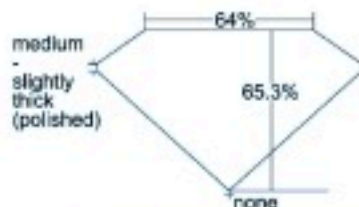

GIA NATURAL DIAMOND GRADING REPORT

January 30, 2024
GIA Report Number 6482441817
Shape and Cutting Style ..... Emerald Cut
Measurements ..... 7.99 x 5.66 x 3.69 mm

GRADING RESULTS

Carat Weight ..... 1.55 carat
Color Grade ..... D
Clarity Grade VVS2

ADDITIONAL GRADING INFORMATION

Polish ..... Excellent
Symmetry ..... Very Good
Fluorescence ..... None
Inscription(s): GIA 6482441817
Comments: Additional pinpoints, clouds and surface graining are not shown.

PROPORTIONS

Profile not to actual proportions