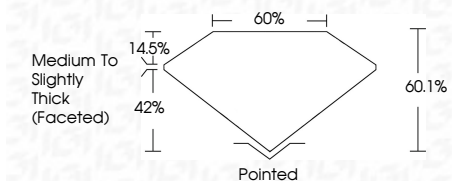

ELECTRONIC COPY

726521400
Report verification at igi.org

August 7, 2025
IGI Report Number **726521400**
Description **NATURAL DIAMOND**
Shape and Cutting Style **PEAR BRILLIANT**
Measurements **12.27 X 7.31 X 4.39 MM**

GRADING RESULTS

Carat Weight **2.30 CARATS**
Color Grade **J**
Clarity Grade **VS 2**
Cut Grade **VERY GOOD**

Sample Image Used

ADDITIONAL GRADING INFORMATION

Polish **EXCELLENT**
Symmetry **EXCELLENT**
Fluorescence **NONE**
Inscription(s) **(IGI) 726521400**

IGI

August 7, 2025
IGI Report No 726521400
PEAR BRILLIANT
12.27 X 7.31 X 4.39 MM
2.30 CARATS
J
Color Grade
VS 2
VERY GOOD
60.1%
60%
Medium To Slightly Thick (Faceted)
Pointed
EXCELLENT
EXCELLENT
NONE
(IGI) 726521400

DIAMOND REPORT

August 7, 2025
IGI Report Number **726521400**
Description **NATURAL DIAMOND**
Shape and Cutting Style **PEAR BRILLIANT**
Measurements **12.27 X 7.31 X 4.39 MM**

GRADING RESULTS

Carat Weight **2.30 CARATS**
Color Grade **J**
Clarity Grade **VS 2**
Cut Grade **VERY GOOD**