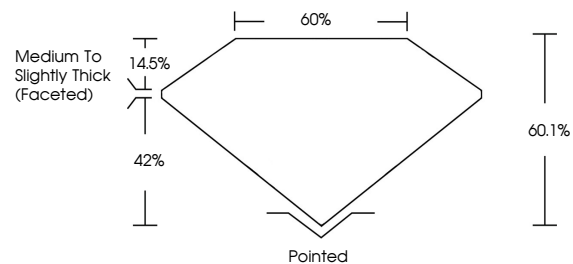

GRADING RESULTS

Carat Weight **2.30 CARATS**
Color Grade **J**
Clarity Grade **VS 2**
Cut Grade **VERY GOOD**

Sample Image Used

ADDITIONAL GRADING INFORMATION

Polish **EXCELLENT**
Symmetry **EXCELLENT**
Fluorescence **NONE**
Inscription(s) **(IGI) 726521400**

IGI

August 7, 2025
IGI Report No 726521400
PEAR BRILLIANT
12.27 X 7.31 X 4.39 MM
2.30 CARATS
J
Color Grade
VS 2
VERY GOOD
60.1%
60%
Medium To Slightly Thick (Faceted)
Pointed
EXCELLENT
EXCELLENT
NONE
(IGI) 726521400

DIAMOND REPORT

August 7, 2025
IGI Report Number **726521400**
Description **NATURAL DIAMOND**
Shape and Cutting Style **PEAR BRILLIANT**
Measurements **12.27 X 7.31 X 4.39 MM**

GRADING RESULTS

Carat Weight **2.30 CARATS**
Color Grade **J**
Clarity Grade **VS 2**
Cut Grade **VERY GOOD**

ADDITIONAL GRADING INFORMATION

Polish **EXCELLENT**
Symmetry **EXCELLENT**
Fluorescence **NONE**
Inscription(s) **(IGI) 726521400**

PROPORTIONS

CLARITY CHARACTERISTICS

KEY TO SYMBOLS

Red symbols indicate internal characteristics.
Green symbols indicate external characteristics.